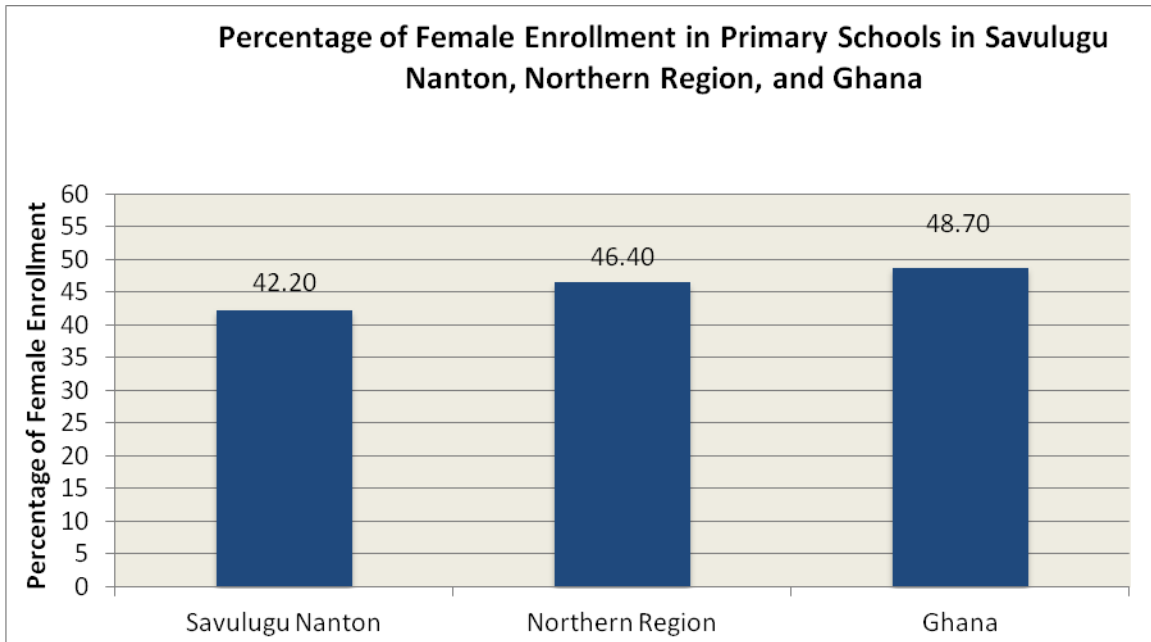

I AM AWARE Bulletin No. 12

EDUCATION

SAVULUGU NANTON DISTRICT – LOWEST FEMALE ENROLLMENT RATES IN PRIMARY SCHOOLS IN THE NORTHERN REGION FOR THE 2011/2012 ACADEMIC YEAR

SAVULUGU NANTON DISTRICT IS RANKED **170** OUT OF **170** DISTRICTS IN GHANA ON THIS INDICATOR